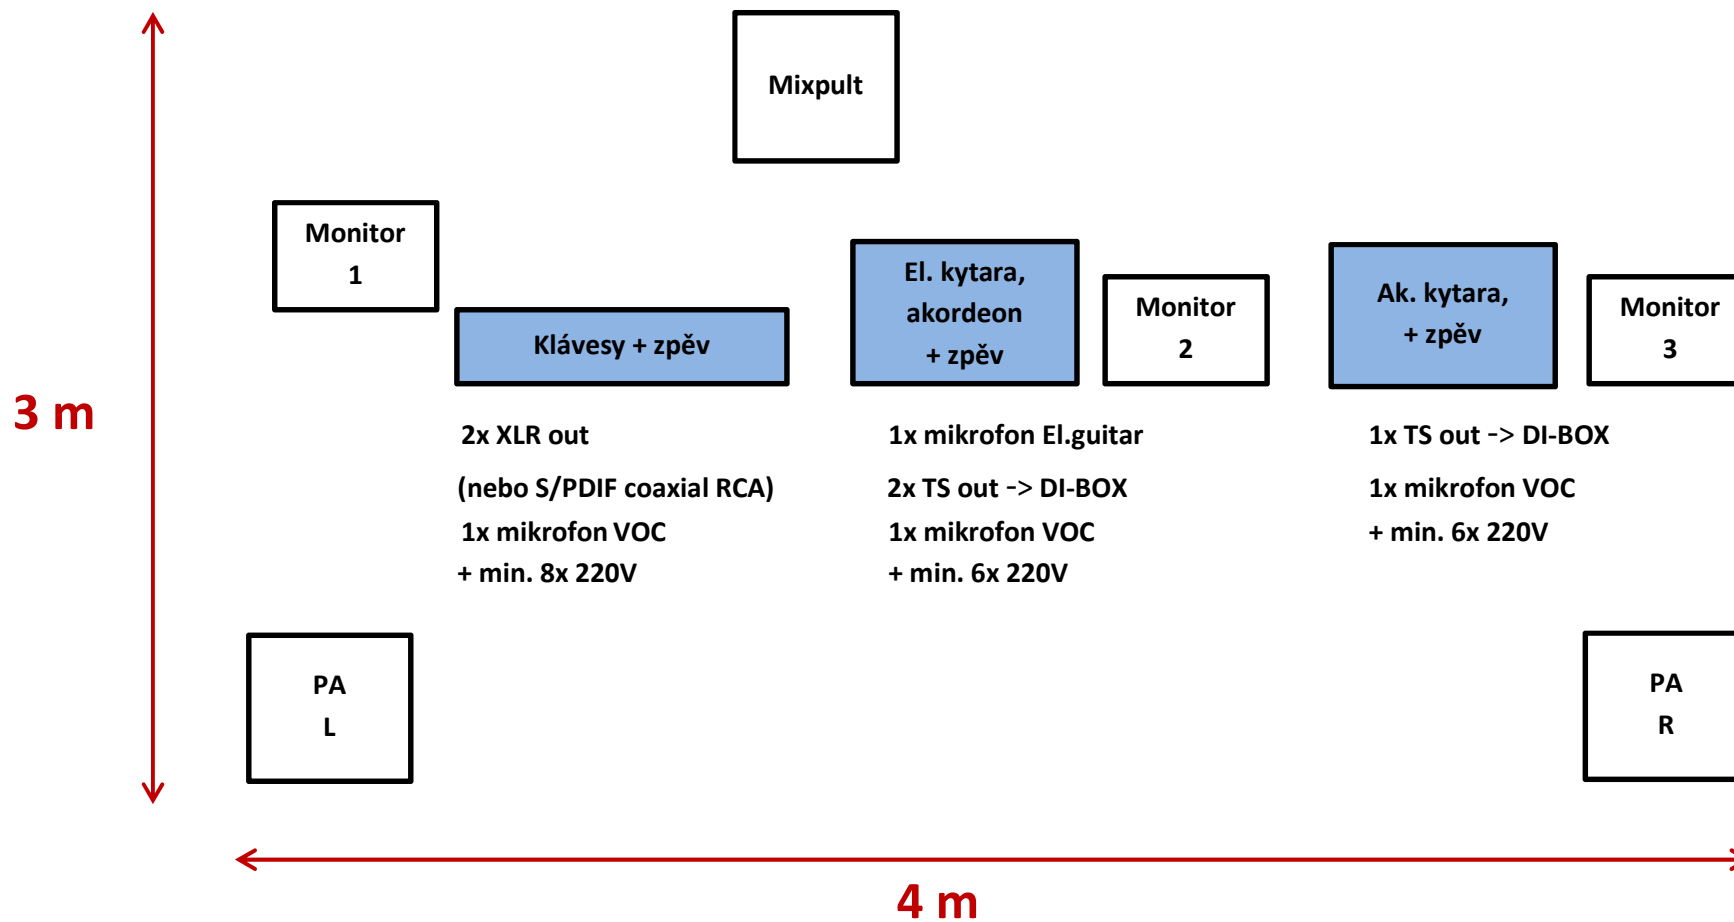

## STAGE PLAN

# INPUT LIST

Stage box	FOH	Source	Mic / Connector		Insert
1.	1.	VOC 1	Mic 1		comp/lim
2.	2.	VOC 2	Mic 2		comp/lim
3.	3.	VOC 3	Mic 3		comp/lim
4.	4.	Key L/R	XLR	nebo S/PDIF coaxial RCA	
5.	5.		XLR		
6.	6.	El. guitar	Mic 4	nebo TS -> DI-BOX	
7.	7.	V-Accordion	TS -> DI-BOX		
8.	8.	Ac. guitar	TS -> DI-BOX		
9.	9.	CD L/R	TS -> DI-BOX (nebo RCA)		
10.	10.	<i>(jen pokud zajišťujeme playback pro hosty apod.)</i>	TS -> DI-BOX (nebo RCA)		
XX	11.	Reverb	for VOC 1,2,3,		
XX	12.	Delay	for VOC 1,2,3,		

**+ 3 nezávislé monitorové cesty (3x AUX)**